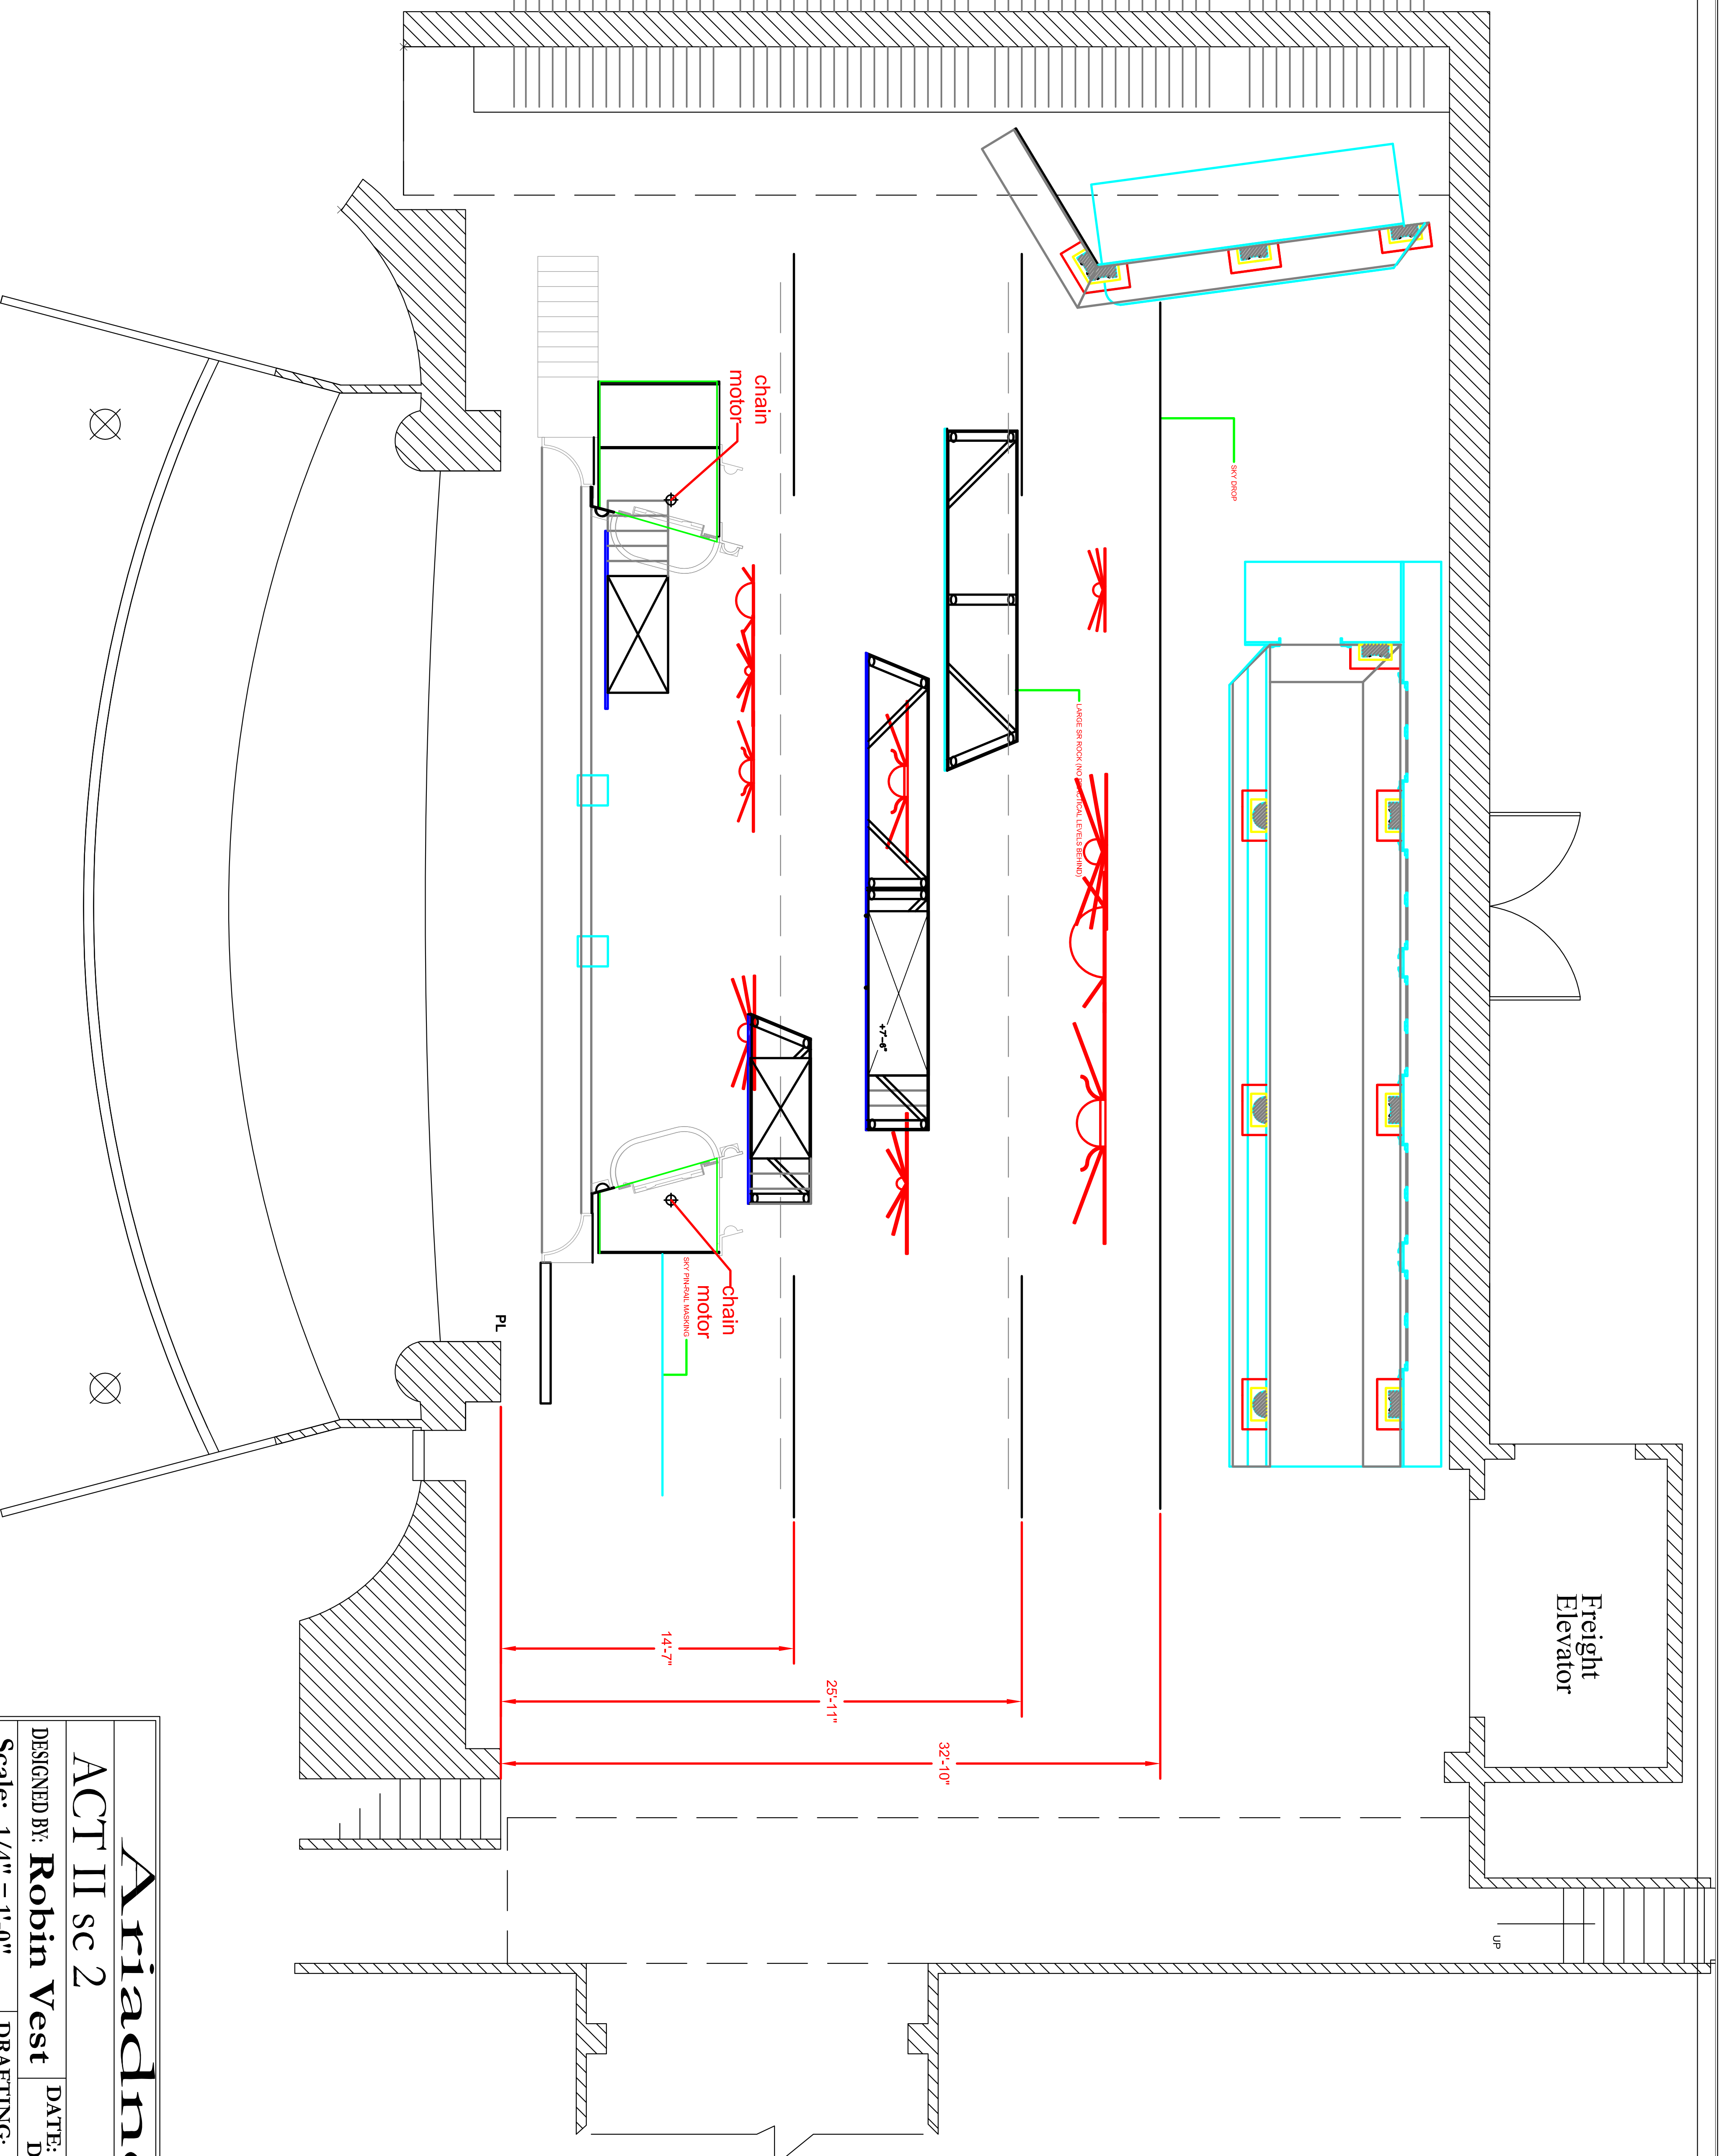

- BOC U.S. # 64
- U.S. # 63
- STAIRS U.S. # 62
- U.S. # 61
- U.S. # 60
- U.S. # 59
- U.S. # 58
- U.S. # 57
- U.S. # 56
- U.S. # 55
- U.S. # 54
- U.S. # 53
- U.S. # 52
- U.S. # 51
- PA6 CTCS U.S. # 50
- U.S. # 49
- BOMBER #8 U.S. # 48
- U.S. # 47
- SKY DROP U.S. # 46
- U.S. # 45
- ELECTRIC #6 U.S. # 44
- U.S. # 43
- FLOWERS #3 U.S. # 42
- DEAD FOR FLOWERS U.S. # 41
- DEAD FOR FLOWERS U.S. # 39
- ELECTRIC #5 U.S. # 37
- SKY LEGS #2 U.S. # 36
- SKY BOMBER #2 U.S. # 35
- U.S. # 34
- ELECTRIC #4 U.S. # 33
- U.S. # 32
- BOMBER #3 U.S. # 31
- U.S. # 30
- FLOWERS #2 U.S. # 29
- DEAD FOR FLOWERS U.S. # 27
- U.S. # 26
- ELECTRIC #3 U.S. # 24
- CHAN. ACT 1 ON U.S. # 22
- BOMBER #2 U.S. # 21
- SKY LEGS #1 U.S. # 20
- SKY BOMBER #1 U.S. # 19
- U.S. # 18
- FLOWERS #1 U.S. # 17
- DEAD FOR FLOWERS U.S. # 16
- ELECTRIC #2 U.S. # 15
- U.S. # 14
- SWAG STORAGE U.S. # 12
- SKY PRINBALL MASHING U.S. # 11
- BLACK PRINBALL MASHING U.S. # 10
- ELECTRIC #1A U.S. # 9
- U.S. # 8
- ELECTRIC #1 U.S. # 7
- U.S. # 6
- PORTAL PIC U.S. # 5
- SHOW BORDER U.S. # 4
- U.S. # 3
- SUPERITTLE SCREEN U.S. # 2
- CHAMBER U.S. # 1
- GRAND DIAMN U.S. # 0

<h1 style="margin: 0;">Ariadne</h1>	
<h2 style="margin: 0;">ACT II sc 2</h2>	
DESIGNED BY: Robin Vest	DATE: DEC. 12/2006
Scale: 1/4" = 1'-0"	DRAFTING: Robin Vest