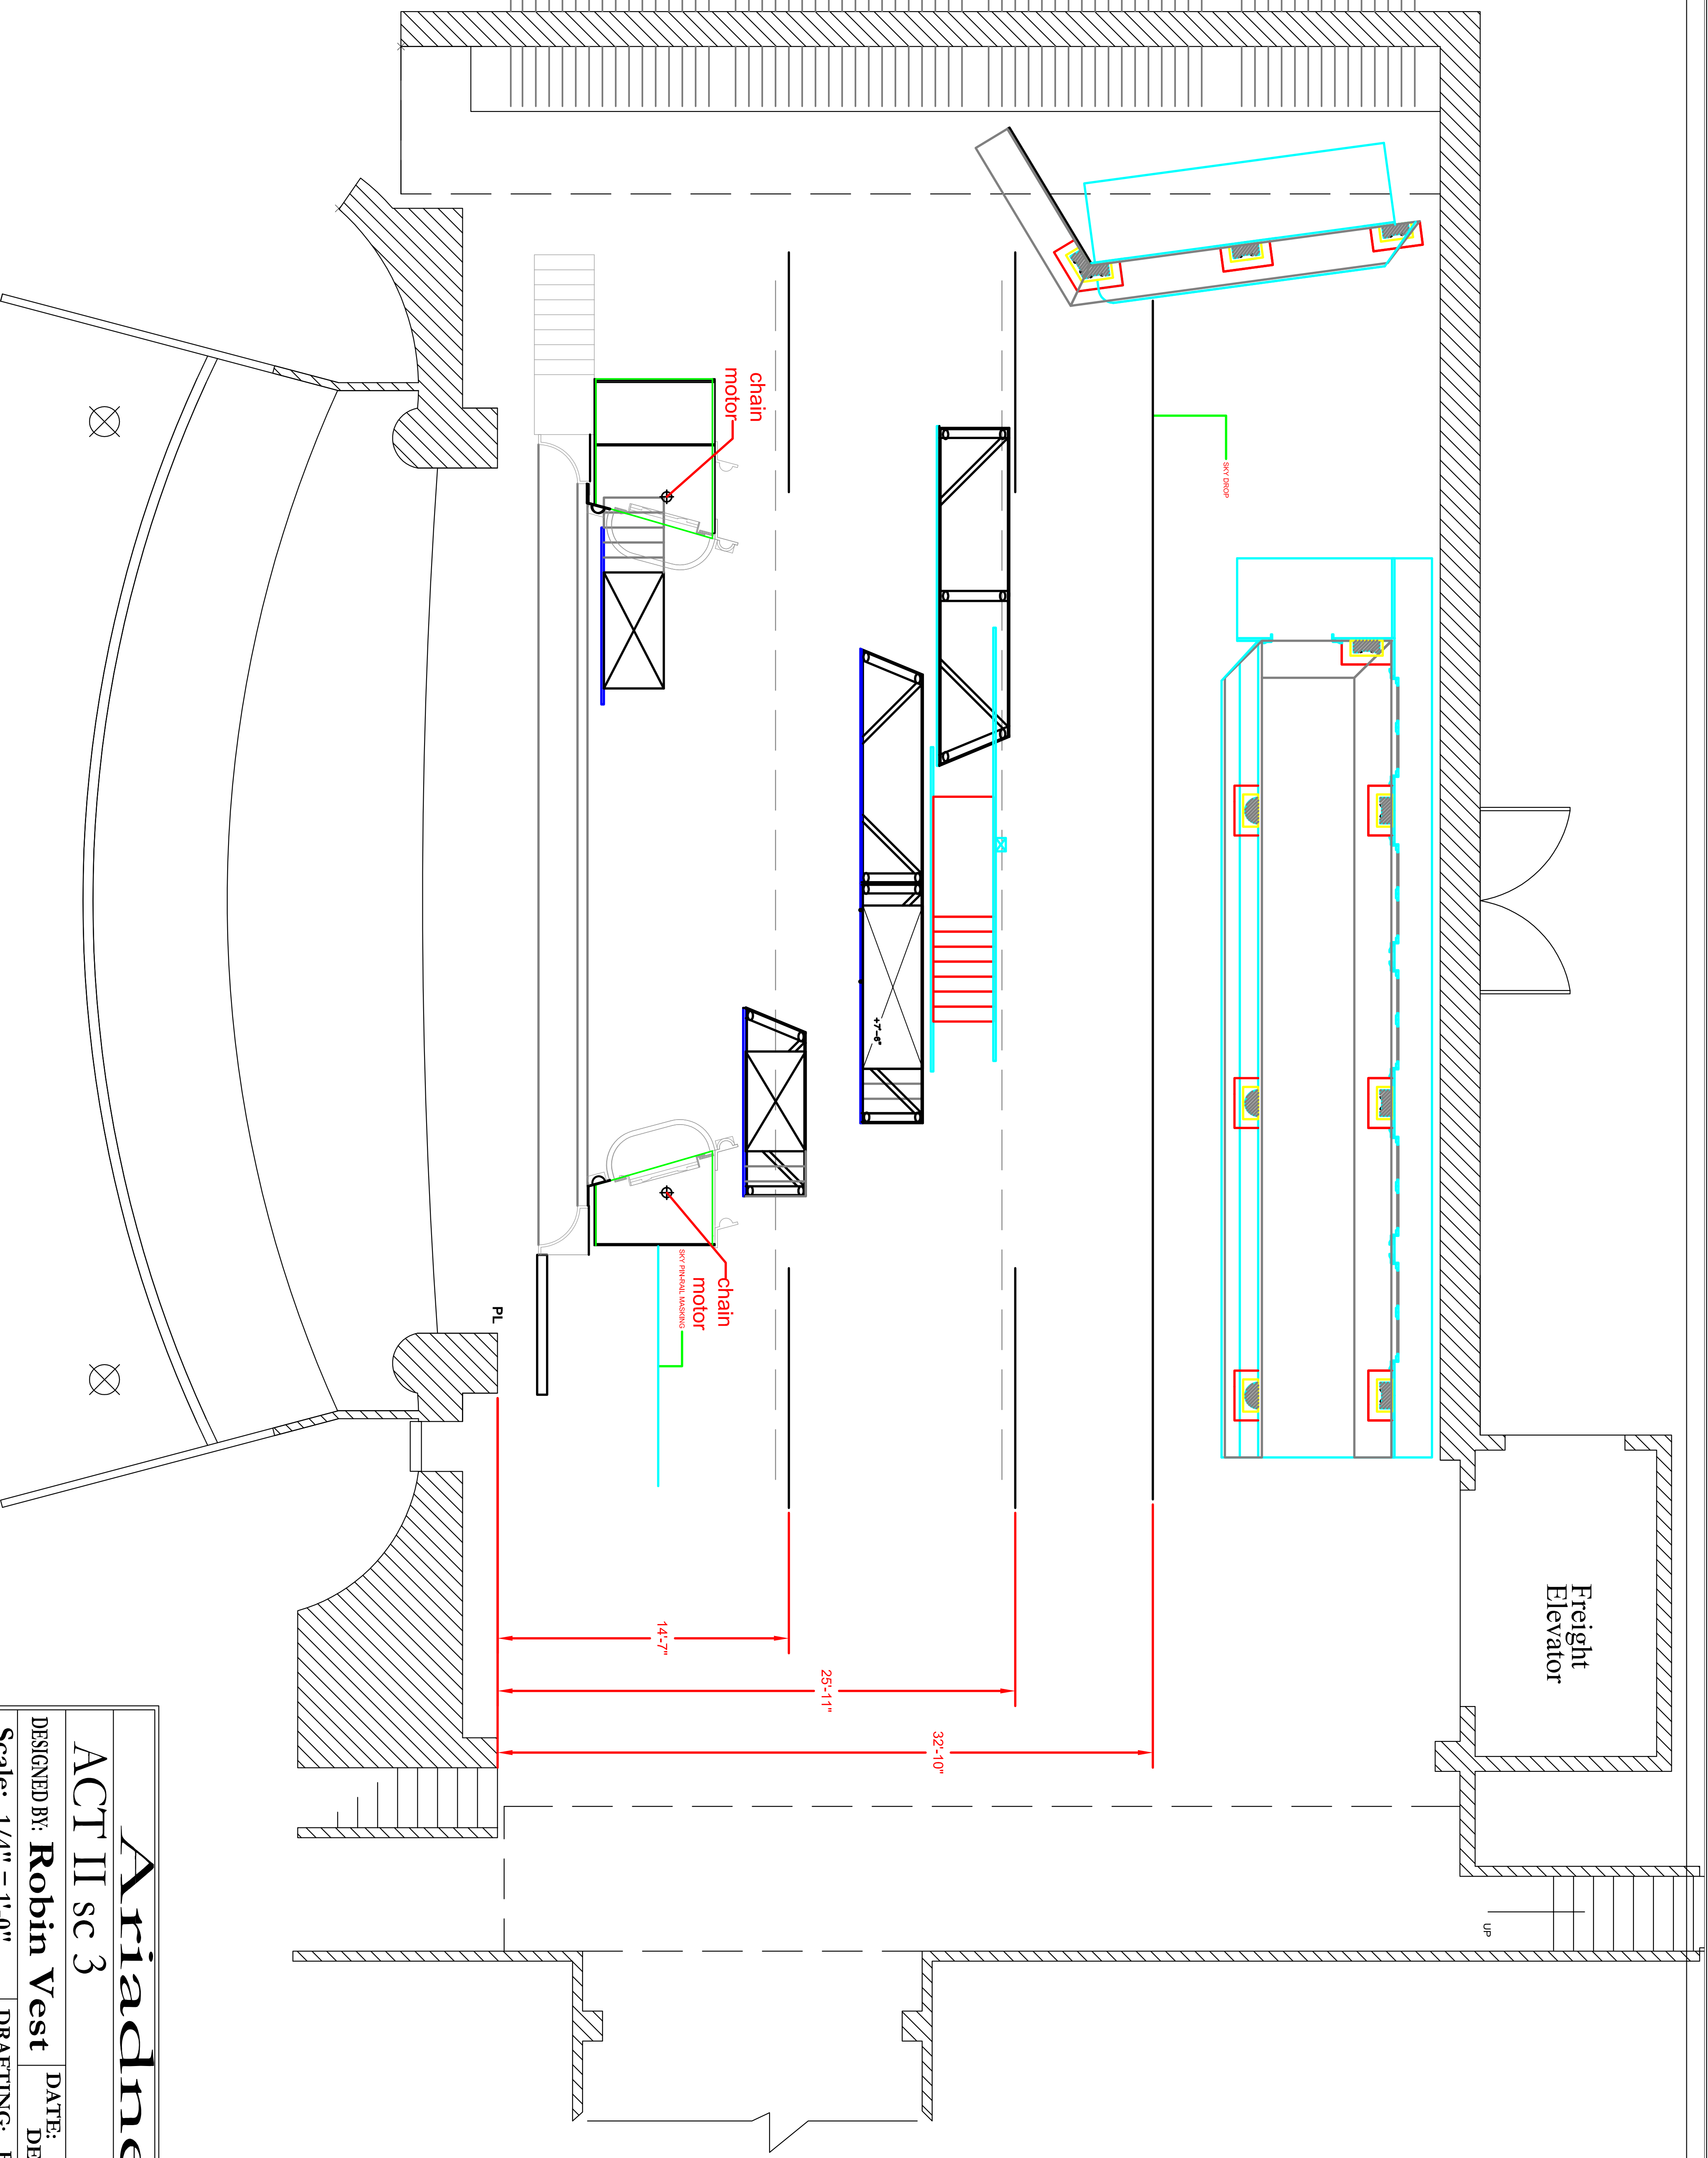

- BOC U.S. # 64
- U.S. # 63
- STAIRS U.S. # 62
- U.S. # 61
- U.S. # 60
- U.S. # 59
- U.S. # 58
- U.S. # 57
- U.S. # 56
- U.S. # 55
- U.S. # 54
- U.S. # 53
- U.S. # 52
- U.S. # 51
- PA6 CTCS U.S. # 50
- U.S. # 49
- BOMBER #8 U.S. # 48
- U.S. # 47
- SKY DROP U.S. # 46
- U.S. # 45
- ELECTRIC #6 U.S. # 44
- U.S. # 43
- FLOWERS #3 U.S. # 42
- DEAD FOR FLOWERS U.S. # 41
- DEAD FOR FLOWERS U.S. # 40
- DEAD FOR FLOWERS U.S. # 39
- ELECTRIC #5 U.S. # 38
- U.S. # 37
- SKY LEGS #2 U.S. # 36
- U.S. # 35
- U.S. # 34
- ELECTRIC #4 U.S. # 33
- U.S. # 32
- BOMBER #3 U.S. # 31
- U.S. # 30
- FLOWERS #2 U.S. # 29
- DEAD FOR FLOWERS U.S. # 28
- U.S. # 27
- U.S. # 26
- ELECTRIC #3 U.S. # 25
- U.S. # 24
- CHAN. ACT 1 ONK U.S. # 23
- U.S. # 22
- BOMBER #2 U.S. # 21
- U.S. # 20
- SKY LEGS #1 U.S. # 19
- U.S. # 18
- FLOWERS #1 U.S. # 17
- DEAD FOR FLOWERS U.S. # 16
- U.S. # 15
- ELECTRIC #2 U.S. # 14
- U.S. # 13
- U.S. # 12
- SMAG STORAGE U.S. # 11
- SKY PRINBALL MASHING U.S. # 10
- BLACK PRINBALL MASHING U.S. # 9
- ELECTRIC #1A U.S. # 8
- U.S. # 7
- ELECTRIC #1 U.S. # 6
- PORTAL PIC U.S. # 5
- SHOW BORDER U.S. # 4
- U.S. # 3
- SUPERITTLE SCREEN U.S. # 2
- U.S. # 1
- CHAMBER U.S. # 0
- GRAND DIANE U.S. # 0

<h1 style="margin: 0;">Ariadne</h1>	
<h2 style="margin: 0;">ACT II sc 3</h2>	
DESIGNED BY: Robin Vest	DATE: DEC. 12/2006
Scale: 1/4" = 1'-0"	DRAFTING: Robin Vest